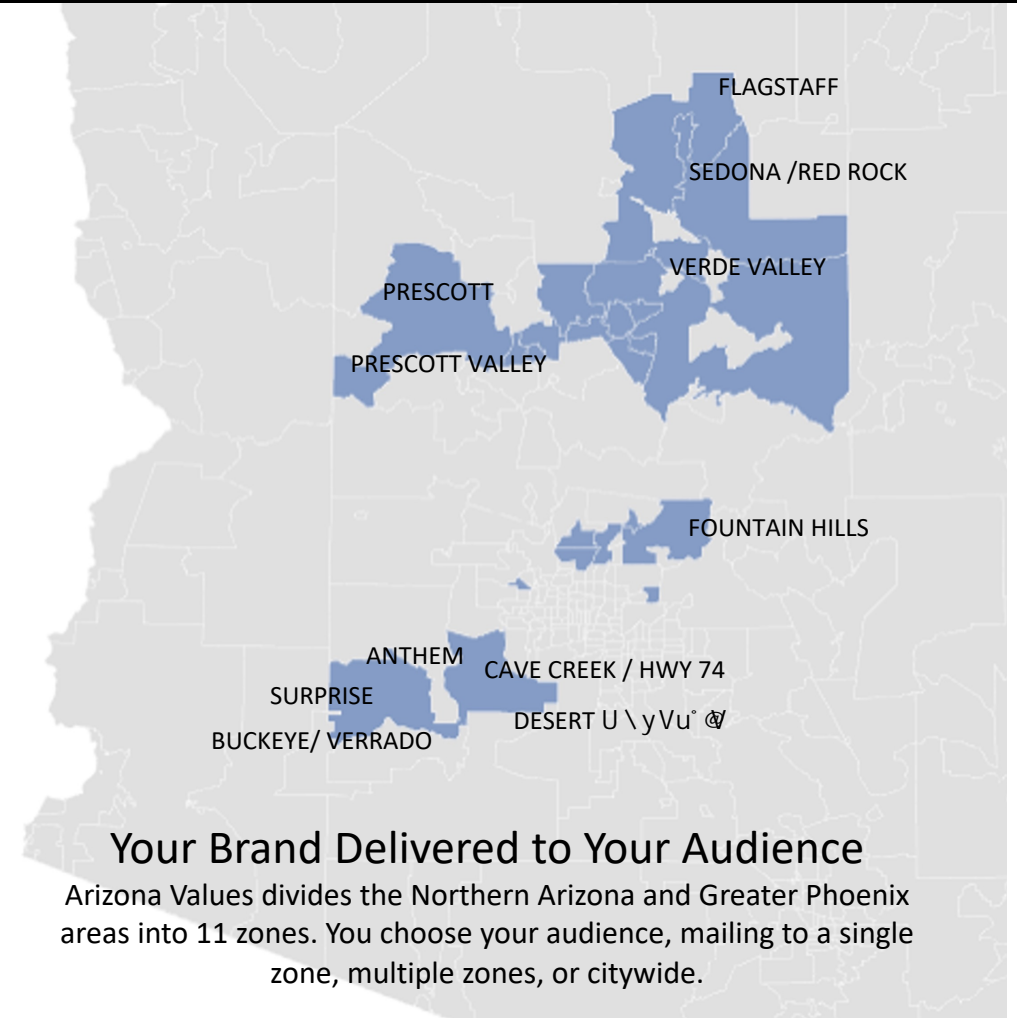

ZONES & DISTRIBUTION

Mailing to over 160,000 homes in the Northern Arizona and Greater Phoenix areas every month.

DISTRIBUTION	Zones		Mailboxes	Zip Codes	Full Page	Half Page	Quarter Page	Front Cover + Inside Full Page	
	Phoenix Area	Anthem		23,000	85085, 85086	\$449	\$279	\$159	\$1799
		Cave Creek / HWY 74		11,000	85331	\$449	\$279	\$159	\$1799
		Desert Mountain	North Scottsdale	8,000	85262	\$449	\$279	\$159	\$1799
		Fountain Hills		11,000	85268	\$449	\$279	\$159	\$1799
		Buckeye	Verrado	8,500	85396	\$449	\$279	\$159	\$1799
		Surprise	Sun City West	8,500	85374	\$449	\$279	\$159	\$1799
	Northern Arizona Area	Flagstaff		15,000	86001, 86004	\$449	\$279	\$159	\$1799
		Prescott Valley	<i>zips rotate</i>	24,000	86314, 86315	\$449	\$279	\$159	\$1799
		Prescott	<i>zips rotate</i>	24,000	86301, 86304, 86305	\$449	\$279	\$159	\$1799
Sedona (Red Rock)		13,500	86336, 86351	\$449	\$279	\$159	\$1799		
Verde Valley		Cottonwood	13,000	86326	\$449	\$279	\$159	\$1799	
		Camp Verde	6,000	86322					
		Cornville	2,500	86325					
		Clarkdale	2,000	86324					
		Jerome	400	86331					
	Rim Rock	1,200	86335						

Your Brand Delivered to Your Audience

Arizona Values divides the Northern Arizona and Greater Phoenix areas into 11 zones. You choose your audience, mailing to a single zone, multiple zones, or citywide.